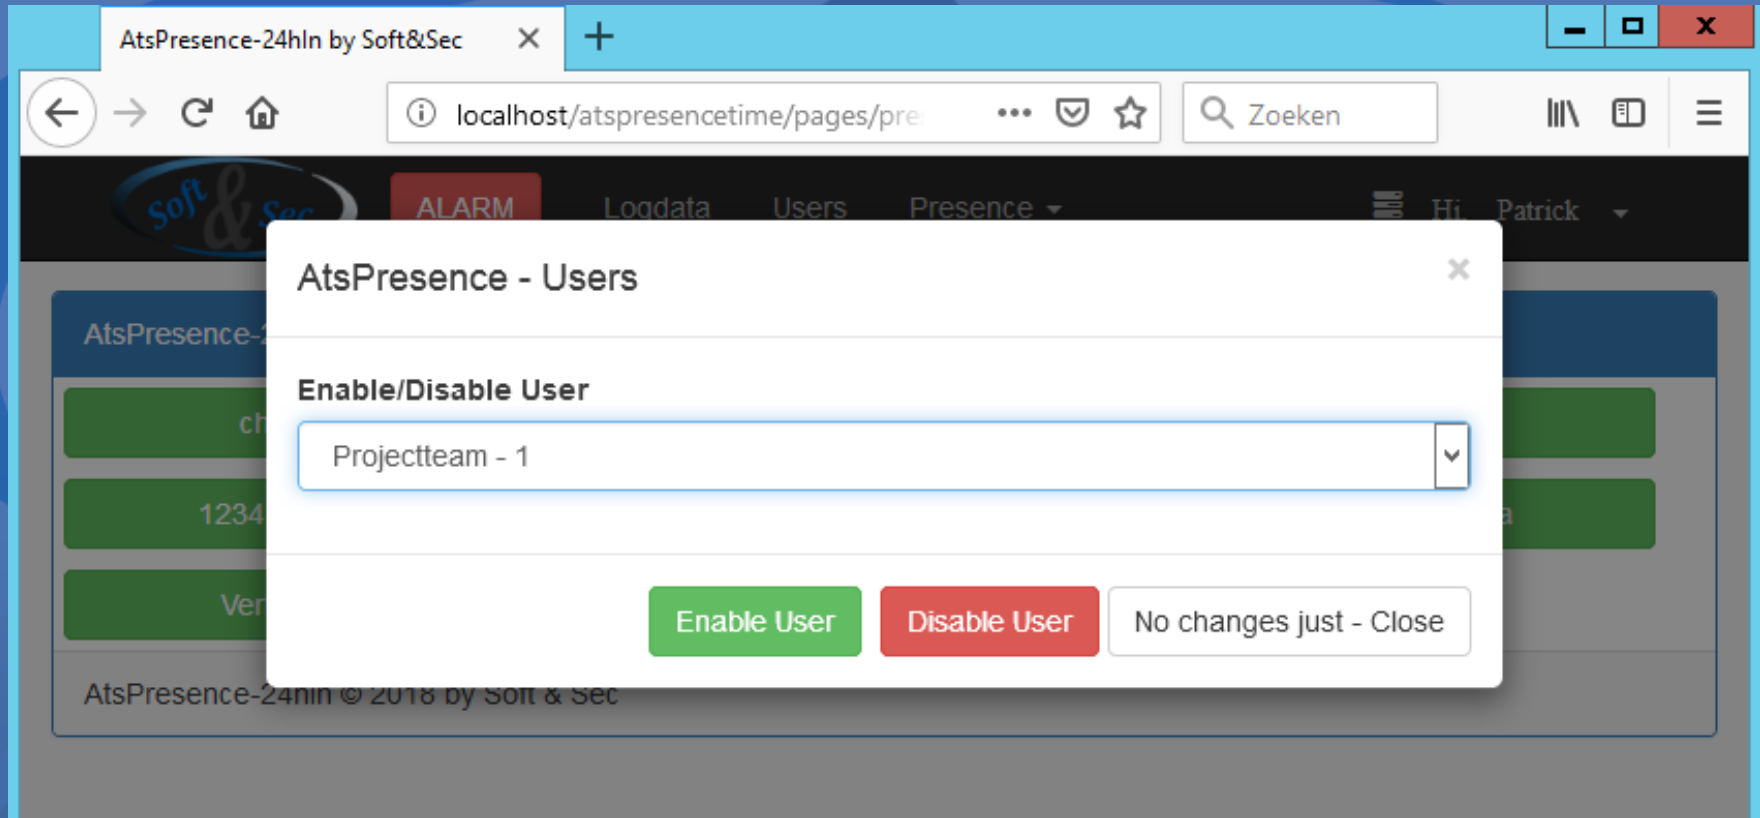

Axis and AtsPresenceTime

You can Enable and Disable Users - Not showing...