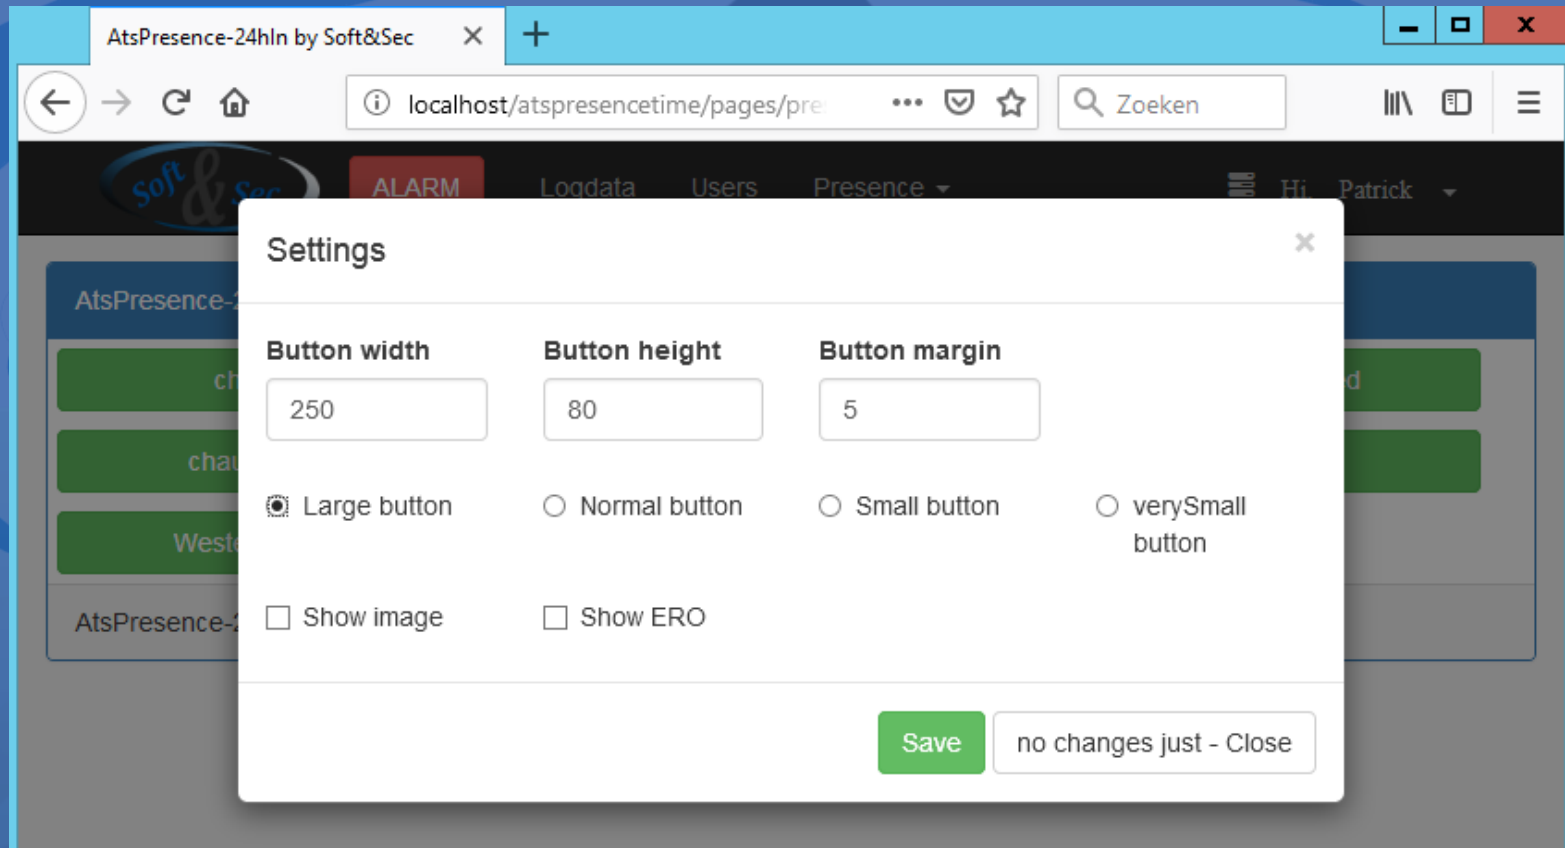

AtsPresence © 2018 door Soft & Sec

localhost gelezen

When click on the **ALARM** button !!
The actual presencelist can be printed !!

ndsec.nl

Axis and AtsPresenceTime

The screenshot shows a web browser window with the URL `localhost/atspresencetime/pages/pre`. A modal window titled "Login - Users" is open, containing the following elements:

- LoginName:** A text input field containing "Patrick".
- Password:** A password input field with masked characters ".....".
- Enable/Disable Login:** A dropdown menu with "Select Name" and a downward arrow.
- Buttons:** Four buttons at the bottom: "Enable Login" (orange), "Disable Login" (red), "Save Login" (green), and "No changes just - Close" (white).

You can Add, Enable and Disable Website Logins...

Axis and AtsPresenceTime

You can Enable and Disable Users - Not showing...

Axis and AtsPresenceTime

Some settings like show User-image or ERO/BHV

Axis and AtsPresenceTime